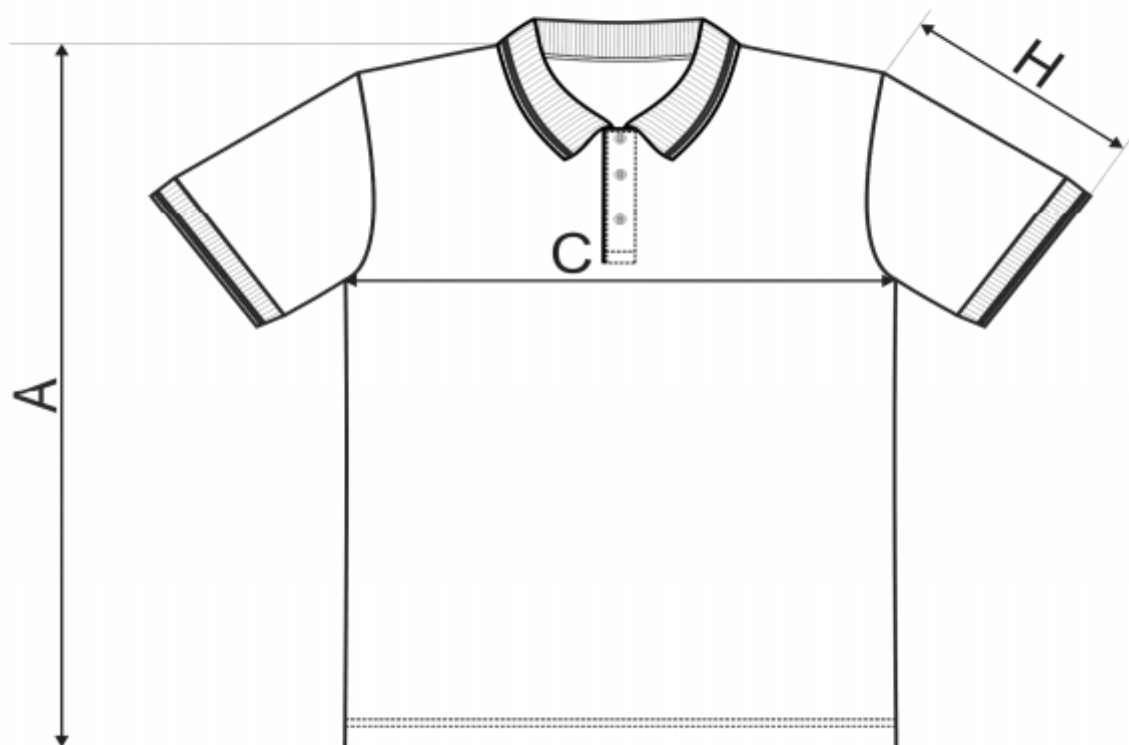

UNISEX POLOKOŠEĽA PIQUE

SIZE SPECIFICATION								
Commodity	New Poloshirt Pique Polo 200							
Code	203							
size [cm]		S	M	L	XL	2XL	3XL	
A		66	70	74	77	79	80	
C		48	52	55	58	61	70	
H		18	22	24	26	28	28