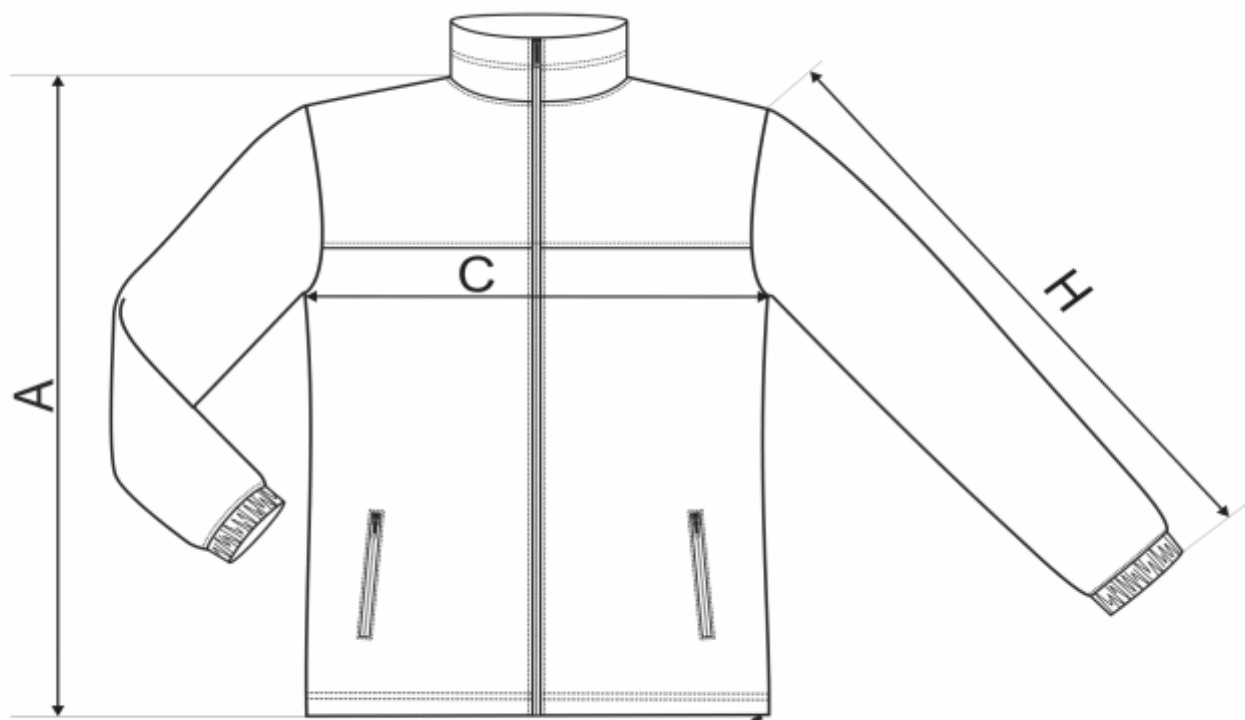

PÁNSKA FLEECOVÁ BUNDA

SIZE SPECIFICATION								
Commodity	Gents Fleece Jacket 280							
Code	501							
size [cm]		S	M	L	XL	2XL		
A		69	71	73	75	77		
C		56	58	60	62	64		
H		64	66	68	70	72		

All size specifications listed are in cm. Accepted tolerance of up to +/- 5%.