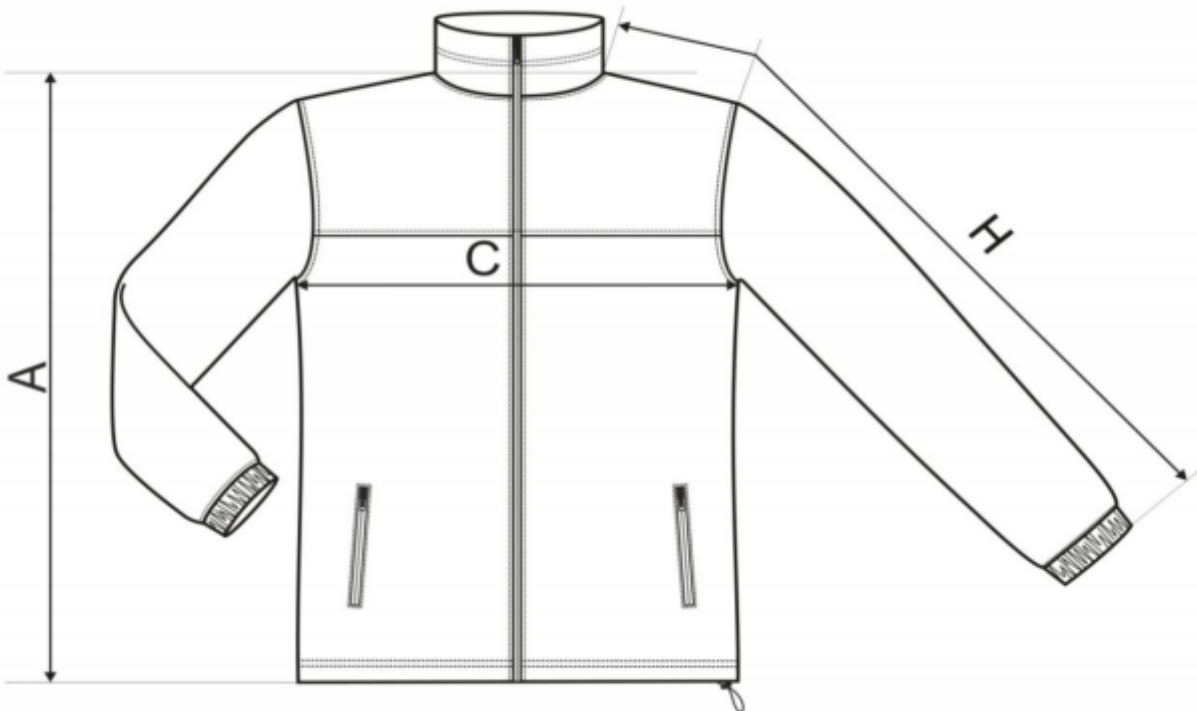

DÁMSKA FLEECOVÁ BUNDA

SIZE SPECIFICATION								
Commodity	Ladies Fleece Jacket 280							
Code	504							
size [cm]	XS	S	M	L	XL			
A	61	62	62	64	65			
C	44	48	52	56	62			
H	61	61	62	62	63			

All size specifications listed are in cm. Accepted tolerance of up to +/- 5%.