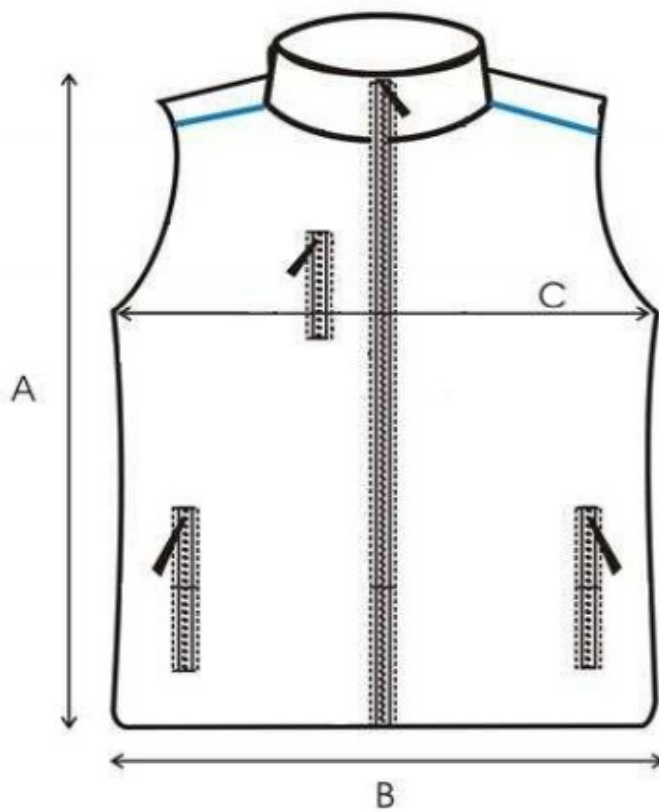

PÁNSKA FLEECOVÁ BUNDA

SIZE SPECIFICATION								
Commodity	Gents Fleece Jacket 280							
Code	501							
size [cm]		S	M	L	XL	2XL		
A		69	71	73	75	77		
C		56	58	60	62	64		
H		64	66	68	70	72		

All size specifications listed are in cm. Accepted tolerance of up to +/- 5%.

DÁMSKA FLEECOVÁ BUNDA

SIZE SPECIFICATION								
Commodity	Ladies Fleece Jacket 280							
Code	504							
size [cm]	XS	S	M	L	XL			
A	61	62	62	64	65			
C	44	48	52	56	62			
H	61	61	62	62	63			

All size specifications listed are in cm. Accepted tolerance of up to +/- 5%.

UNISEX FLEECOVÁ VESTA

SIZE SPECIFICATION - in cm						
502 Unisex fleece vest						
	XS	S	M	L	XL	XXL
A	64	66	68	70	72	74
B	54	56	58	60	62	64
C	54	56	58	60	62	64

UNISEX POLOKOŠEĽA PIQUE

SIZE SPECIFICATION								
Commodity	New Poloshirt Pique Polo 200							
Code	203							
size [cm]		S	M	L	XL	2XL	3XL	
A		66	70	74	77	79	80	
C		48	52	55	58	61	70	
H		18	22	24	26	28	28	

UNISEX POLOKOŠEĽA SINGLE

SIZE SPECIFICATION							
Commodity	Poloshirt Single J. 180						
Code	202						
size [cm]		S	M	L	XL	2XL	
A		70	74	78	81	83	
C		48	52	55	58	61	
H		18	22	24	26	28	

All size specifications listed are in cm. Accepted tolerance of up to +/- 5%.