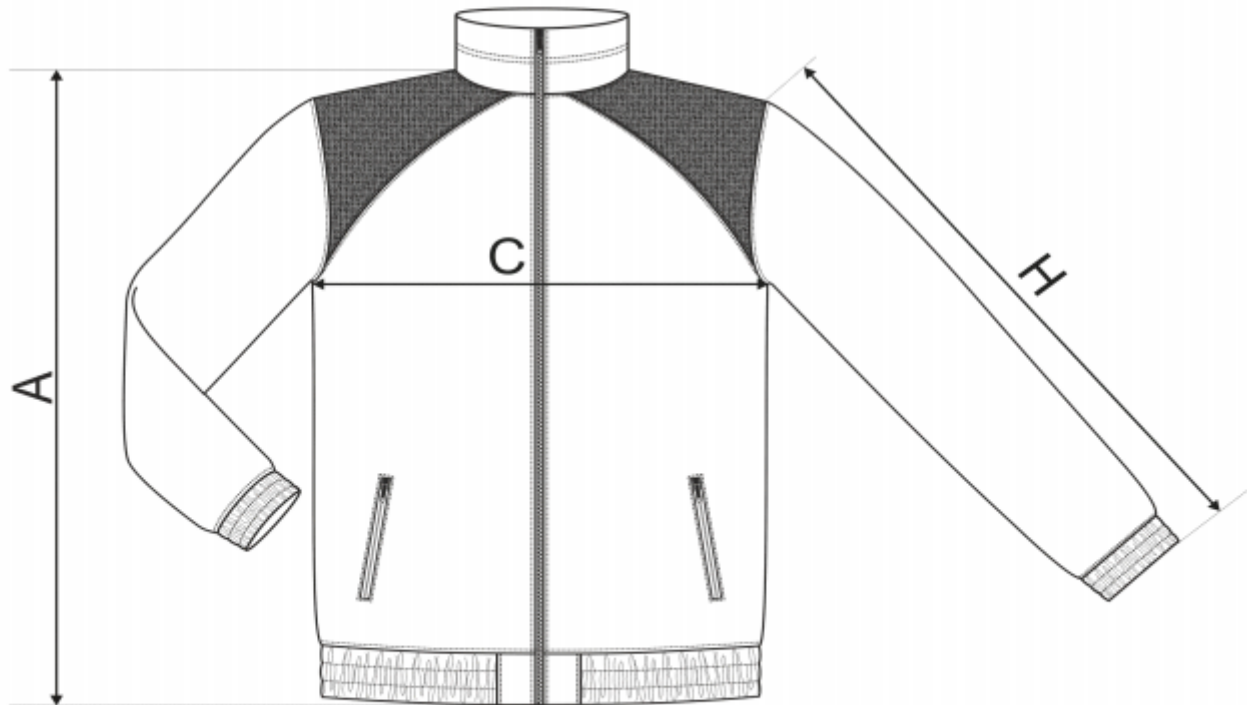

PÁNSKA FLEECOVÁ BUNDA

SIZE SPECIFICATION								
Commodity	Gents Fleece Jacket 280							
Code	501							
size [cm]		S	M	L	XL	2XL		
A		69	71	73	75	77		
C		56	58	60	62	64		
H		64	66	68	70	72		

All size specifications listed are in cm. Accepted tolerance of up to +/- 5%.